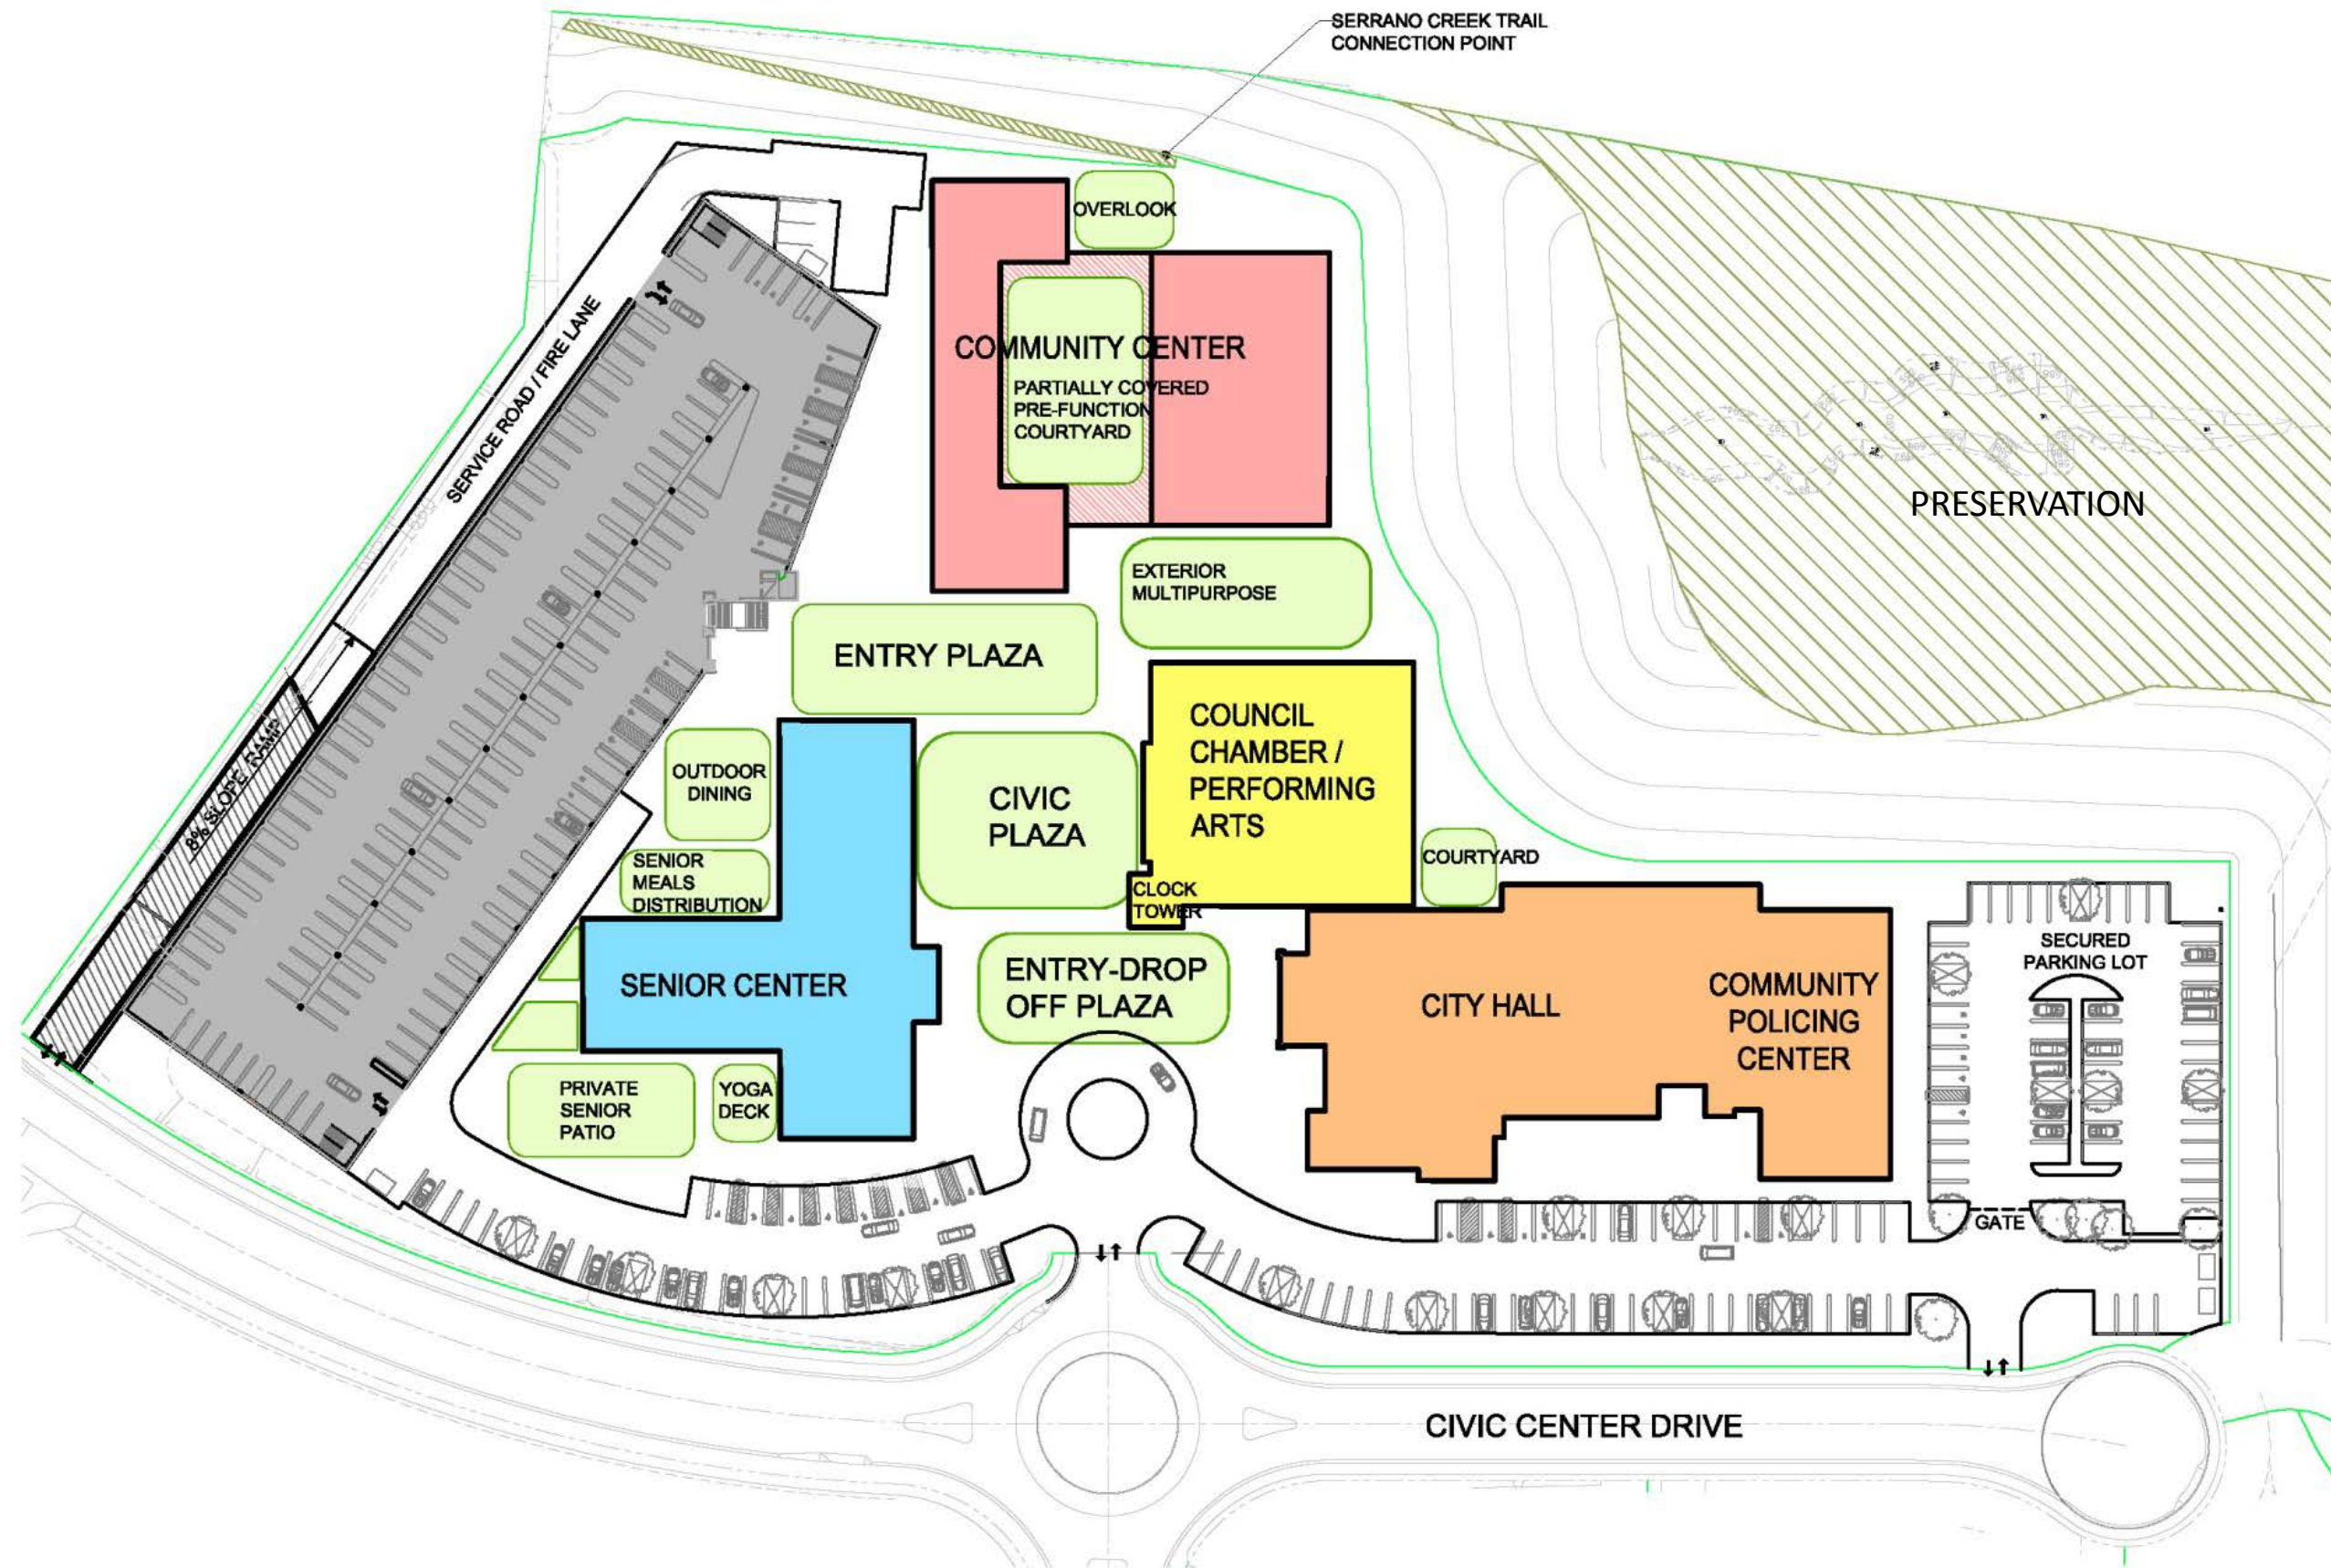

Campus Master Plan