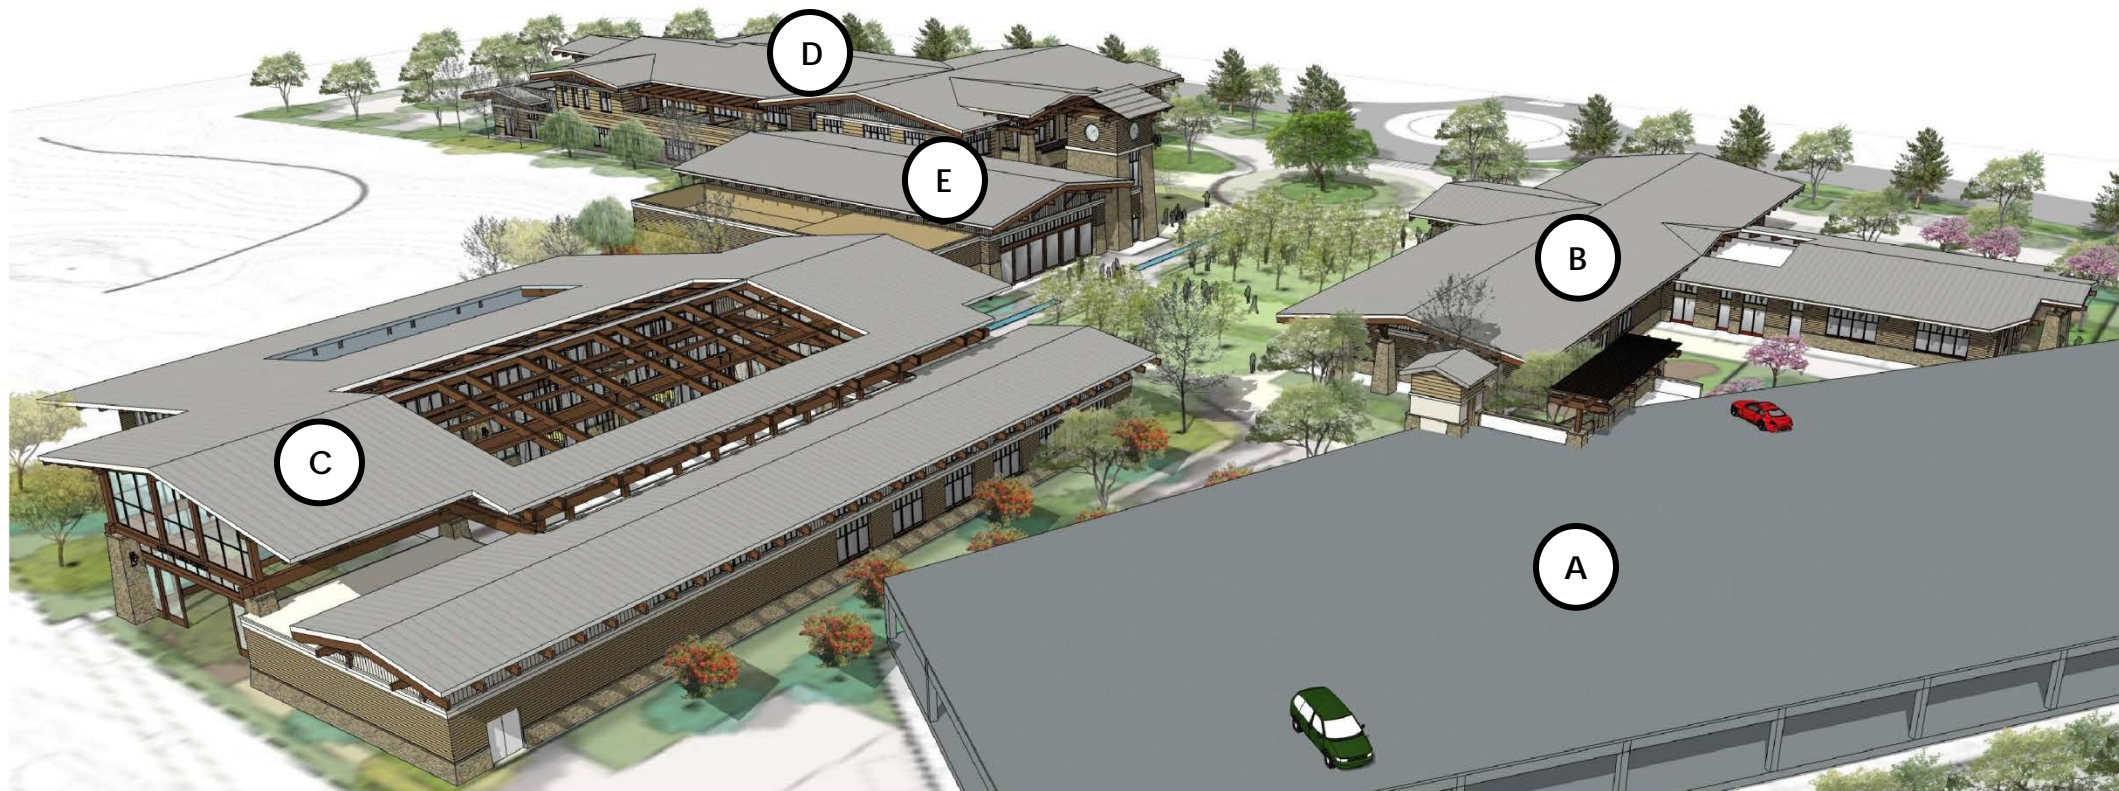

Aloe striata
Coral Aloe

Anigozanthos manglesii
Kangaroo Paw

Muhlenbergia rigens
Deer Grass

Designed for Open Space

1 OVERALL SITE- NORTHWEST PERSPECTIVE

Project Overview

2 OVERALL SITE- SOUTHWEST PERSPECTIVE

- ◆ A SINGLE DECK PARKING STRUCTURE
- ◆ B SENIOR CENTER
- ◆ C COMMUNITY CENTER
- ◆ D CITY HALL / COMMUNITY POLICING CENTER
- ◆ E COUNCIL CHAMBER / PERFORMING ARTS

1 OVERALL SITE- SOUTHEAST PERSPECTIVE

Project Overview

2 OVERALL SITE- NORTHEAST PERSPECTIVE

3 PATIO PERSPECTIVE

- A SINGLE DECK PARKING STRUCTURE
- B SENIOR CENTER
- C COMMUNITY CENTER
- D CITY HALL / COMMUNITY POLICING CENTER
- E COUNCIL CHAMBER / PERFORMING ARTS