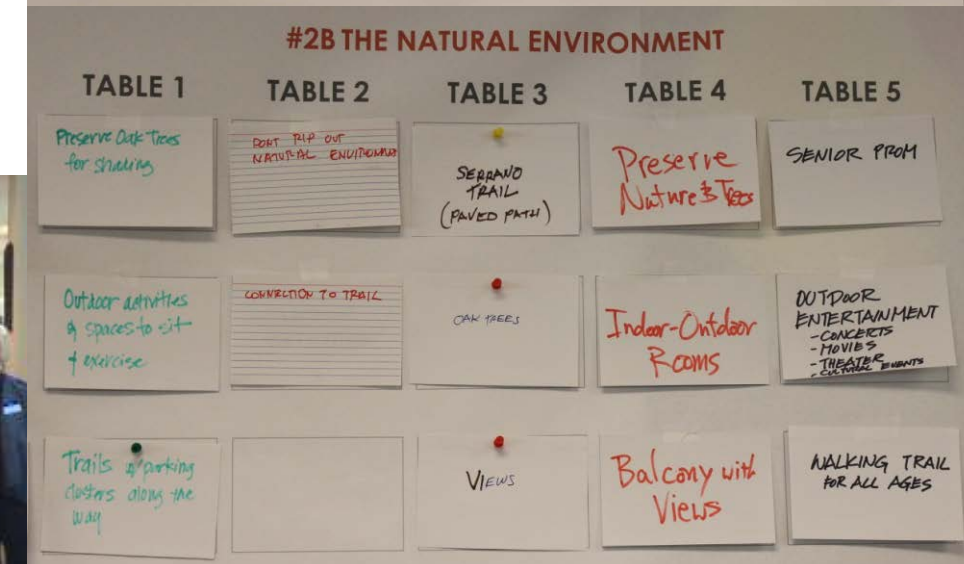

Goals:

- A Campus Layout & Courtyard Design
- Connection to the Natural Environment
- Plenty of Indoor & Outdoor Amenities

Campus Master Plan

Mosaic of Three Ecologies

1/ Pine Meadow Ecology

This ecosystem is characterized by a variety of pine species. Boulders and rocks add to the aesthetic. The intent is to create a sense of buffer and security.