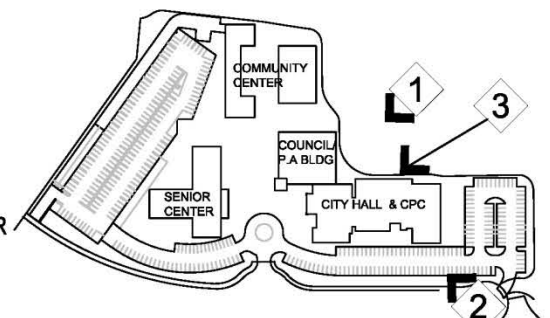

- ◆ A SINGLE DECK PARKING STRUCTURE
- ◆ B SENIOR CENTER
- ◆ C COMMUNITY CENTER
- ◆ D CITY HALL / COMMUNITY POLICING CENTER
- ◆ E COUNCIL CHAMBER / PERFORMING ARTS

1 OVERALL SITE- SOUTHEAST PERSPECTIVE

Project Overview

2 OVERALL SITE- NORTHEAST PERSPECTIVE

3 PATIO PERSPECTIVE

- A SINGLE DECK PARKING STRUCTURE
- B SENIOR CENTER
- C COMMUNITY CENTER
- D CITY HALL / COMMUNITY POLICING CENTER
- E COUNCIL CHAMBER / PERFORMING ARTS