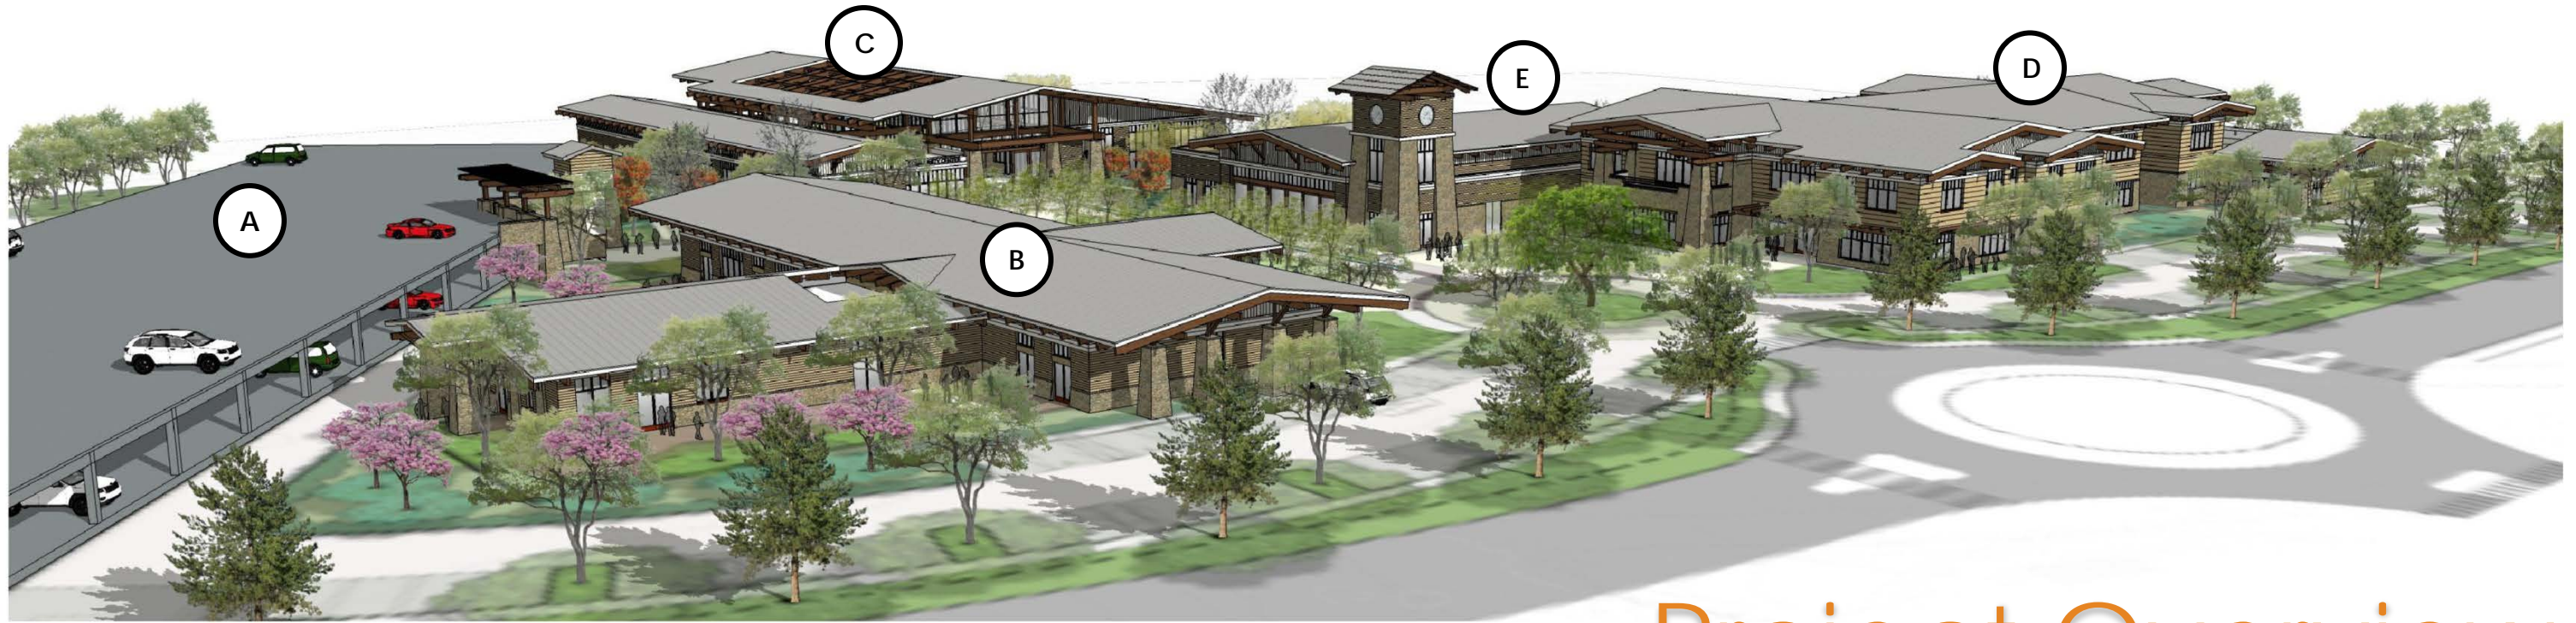

Aloe striata
Coral Aloe

Anigozanthos manglesii
Kangaroo Paw

Muhlenbergia rigens
Deer Grass

Designed for Open Space

1 OVERALL SITE- NORTHWEST PERSPECTIVE

Project Overview

2 OVERALL SITE- SOUTHWEST PERSPECTIVE

- ◆ A SINGLE DECK PARKING STRUCTURE
- ◆ B SENIOR CENTER
- ◆ C COMMUNITY CENTER
- ◆ D CITY HALL / COMMUNITY POLICING CENTER
- ◆ E COUNCIL CHAMBER / PERFORMING ARTS

1 OVERALL SITE- SOUTHEAST PERSPECTIVE

Project Overview

2 OVERALL SITE- NORTHEAST PERSPECTIVE

3 PATIO PERSPECTIVE

- A SINGLE DECK PARKING STRUCTURE
- B SENIOR CENTER
- C COMMUNITY CENTER
- D CITY HALL / COMMUNITY POLICING CENTER
- E COUNCIL CHAMBER / PERFORMING ARTS