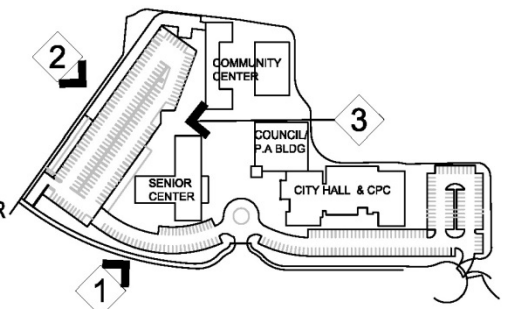

Aloe striata
Coral Aloe

Anigozanthos manglesii
Kangaroo Paw

Muhlenbergia rigens
Deer Grass

Designed for Open Space

1 OVERALL SITE- NORTHWEST PERSPECTIVE

Project Overview

2 OVERALL SITE- SOUTHWEST PERSPECTIVE

- ◆ A SINGLE DECK PARKING STRUCTURE
- ◆ B SENIOR CENTER
- ◆ C COMMUNITY CENTER
- ◆ D CITY HALL / COMMUNITY POLICING CENTER
- ◆ E COUNCIL CHAMBER / PERFORMING ARTS

1 OVERALL SITE- SOUTHEAST PERSPECTIVE

Project Overview

2 OVERALL SITE- NORTHEAST PERSPECTIVE

3 PATIO PERSPECTIVE

- A SINGLE DECK PARKING STRUCTURE
- B SENIOR CENTER
- C COMMUNITY CENTER
- D CITY HALL / COMMUNITY POLICING CENTER
- E COUNCIL CHAMBER / PERFORMING ARTS