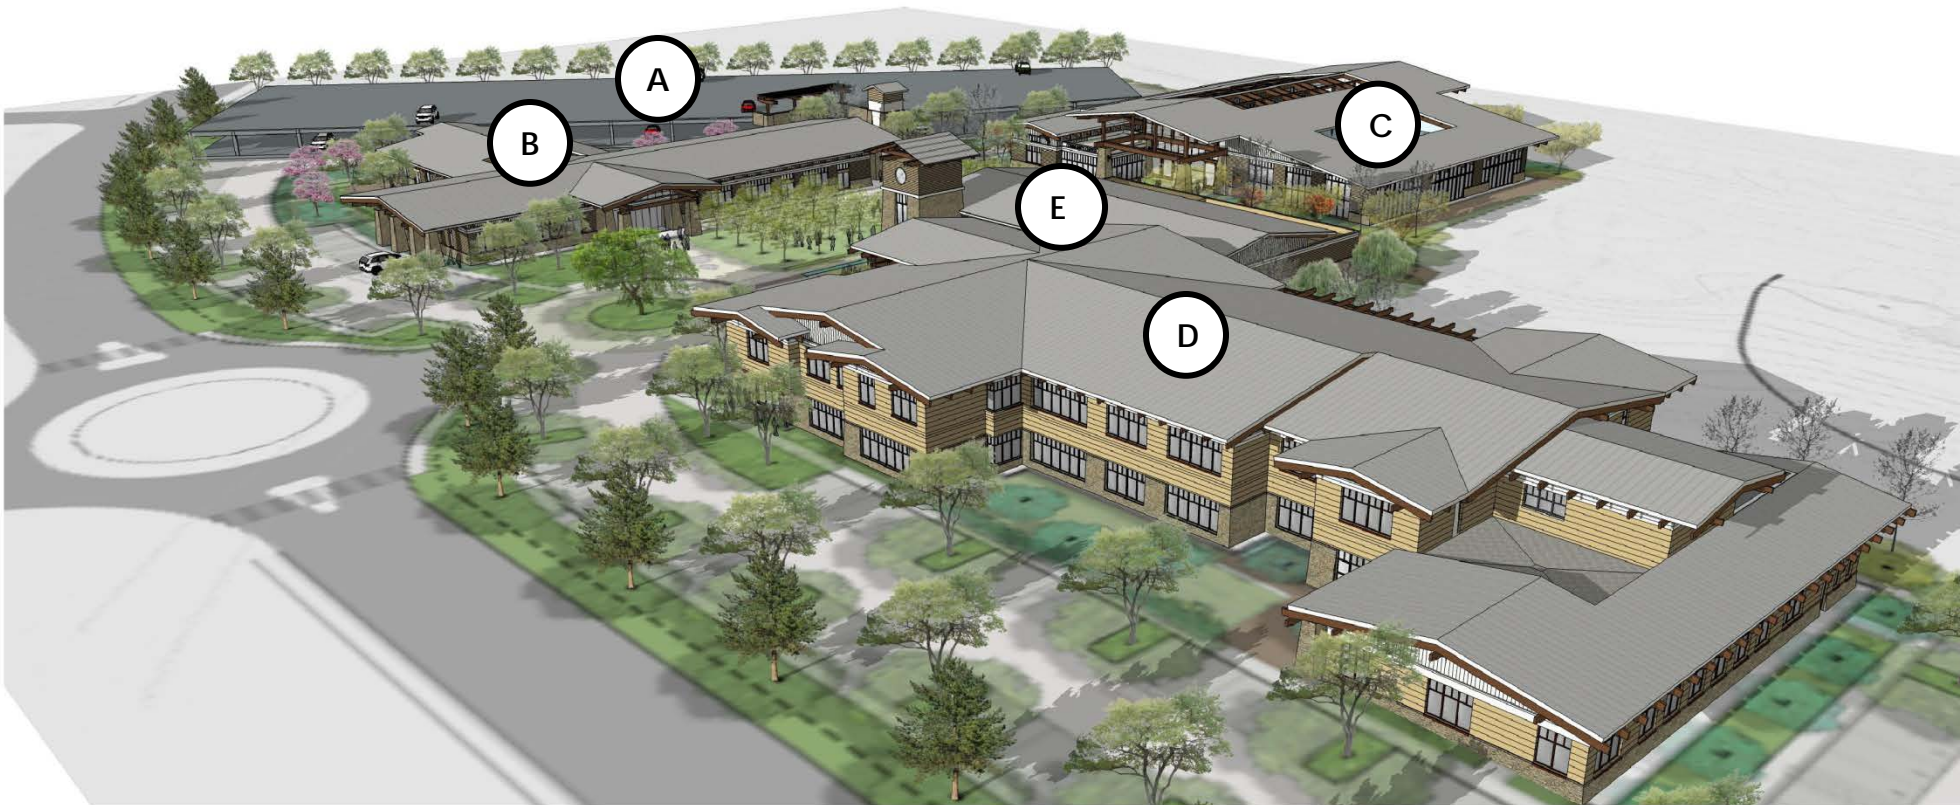

Aloe striata
Coral Aloe

Anigozanthos manglesii
Kangaroo Paw

Muhlenbergia rigens
Deer Grass

Designed for Open Space

1 OVERALL SITE- NORTHWEST PERSPECTIVE

Project Overview

2 OVERALL SITE- SOUTHWEST PERSPECTIVE

- ◆ A SINGLE DECK PARKING STRUCTURE
- ◆ B SENIOR CENTER
- ◆ C COMMUNITY CENTER
- ◆ D CITY HALL / COMMUNITY POLICING CENTER
- ◆ E COUNCIL CHAMBER / PERFORMING ARTS

1 OVERALL SITE- SOUTHEAST PERSPECTIVE

Project Overview

2 OVERALL SITE- NORTHEAST PERSPECTIVE

3 PATIO PERSPECTIVE

- A SINGLE DECK PARKING STRUCTURE
- B SENIOR CENTER
- C COMMUNITY CENTER
- D CITY HALL / COMMUNITY POLICING CENTER
- E COUNCIL CHAMBER / PERFORMING ARTS