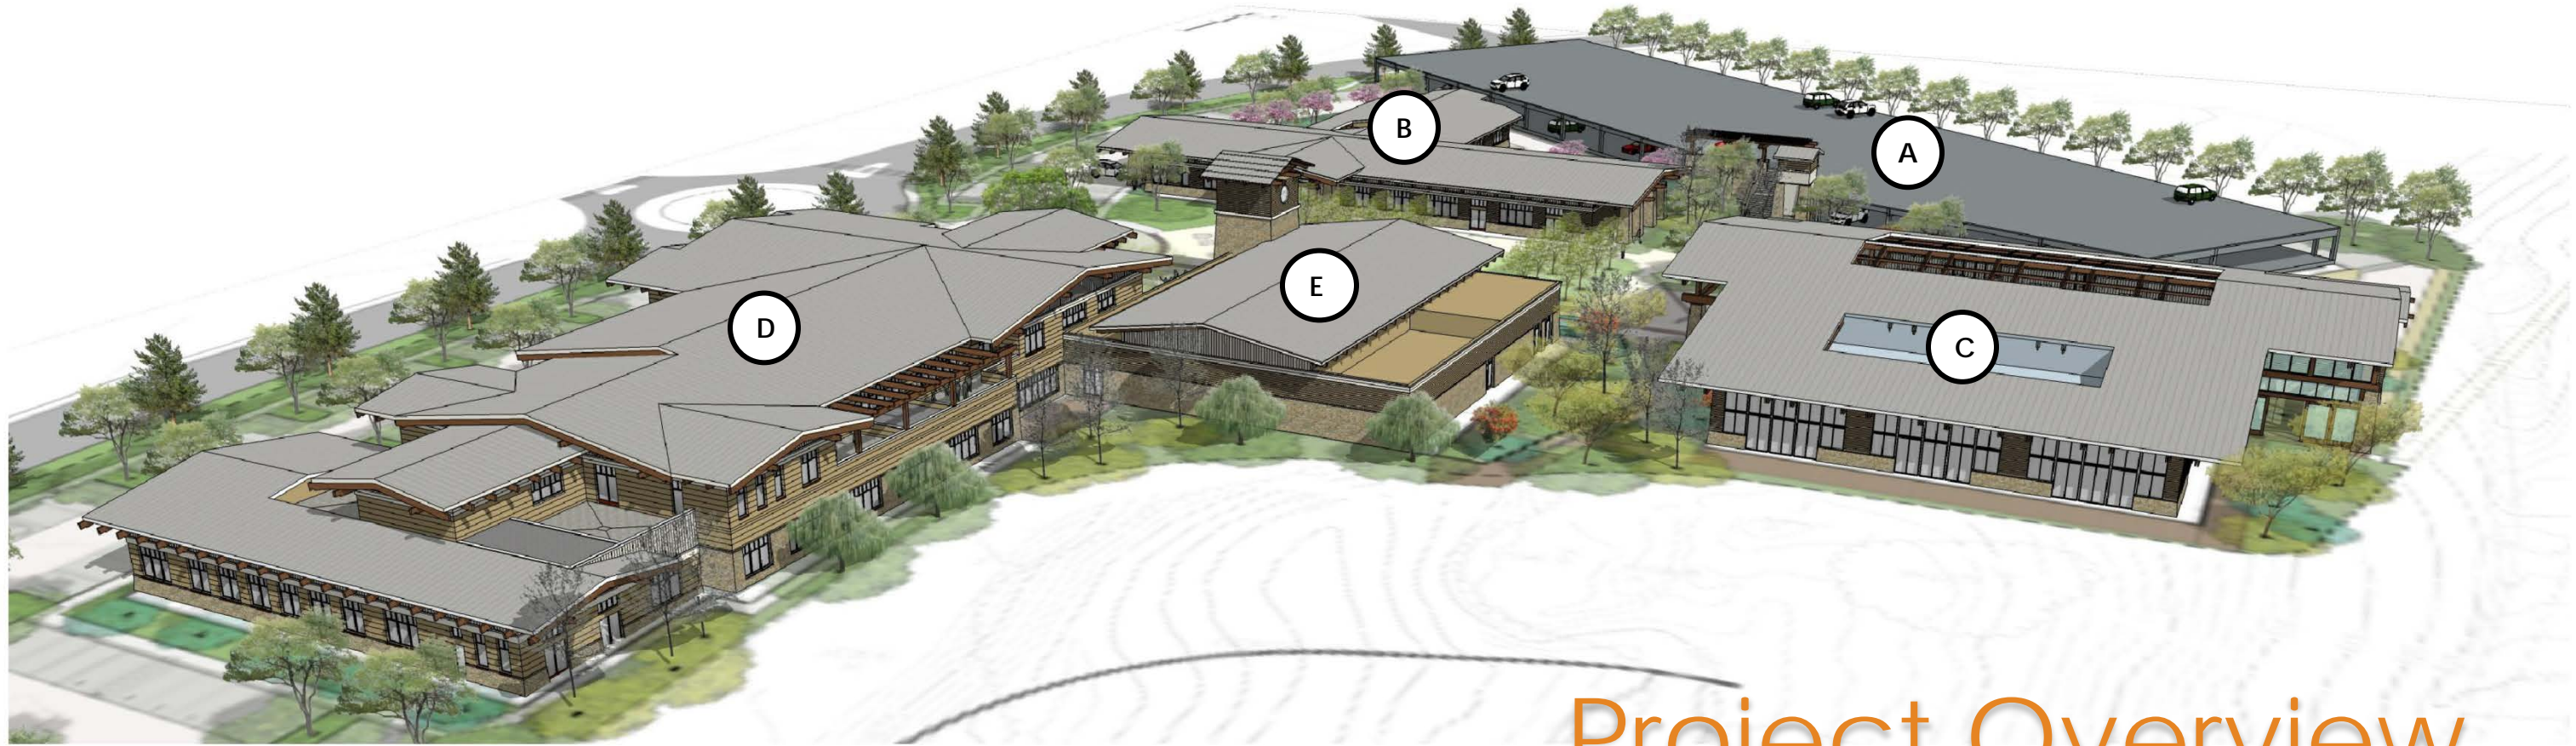

Aloe striata
Coral Aloe

Anigozanthos manglesii
Kangaroo Paw

Muhlenbergia rigens
Deer Grass

Designed for Open Space

1 OVERALL SITE- NORTHWEST PERSPECTIVE

Project Overview

2 OVERALL SITE- SOUTHWEST PERSPECTIVE

- ◆ A SINGLE DECK PARKING STRUCTURE
- ◆ B SENIOR CENTER
- ◆ C COMMUNITY CENTER
- ◆ D CITY HALL / COMMUNITY POLICING CENTER
- ◆ E COUNCIL CHAMBER / PERFORMING ARTS

1 OVERALL SITE- SOUTHEAST PERSPECTIVE

Project Overview

2 OVERALL SITE- NORTHEAST PERSPECTIVE

3 PATIO PERSPECTIVE

- A SINGLE DECK PARKING STRUCTURE
- B SENIOR CENTER
- C COMMUNITY CENTER
- D CITY HALL / COMMUNITY POLICING CENTER
- E COUNCIL CHAMBER / PERFORMING ARTS