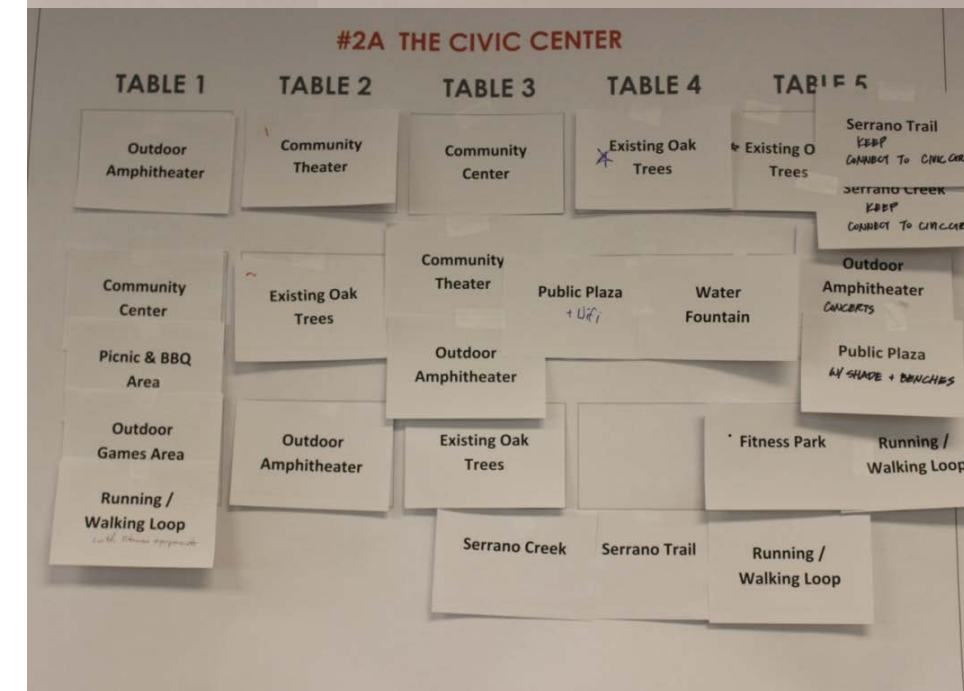

Design Assisted by the Community

YOUR CITY - YOUR CIVIC CENTER - YOUR VOICE

Goals:

- A Campus Layout & Courtyard Design
- Connection to the Natural Environment
- Plenty of Indoor & Outdoor Amenities