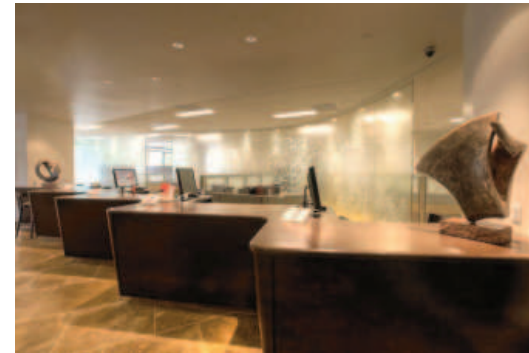

Vista Police Dept Headquater